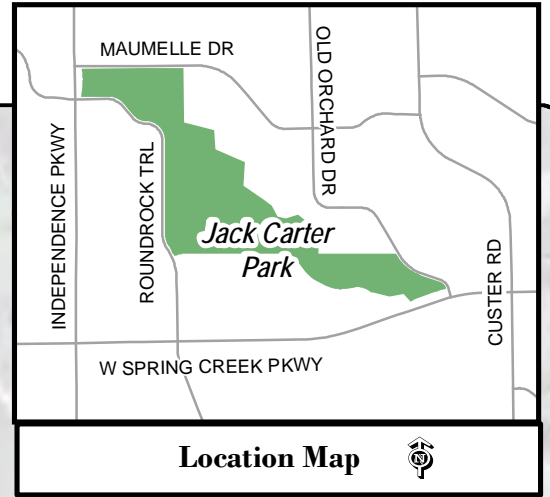

Plano - Spring Sports 2011  
**Jack Carter Park**  
 2800 Maumelle Drive

C:\Athletics\2011 Spring\MXD\Jack Carter Park 2011 spring.mxd Tina B. 1-24-2011

Note: This map is for abstract purposes only. Map is void after May 15, 2011.

\*Field use by schedule or reservation only.

PLEASE...do not park on streets and respect neighborhood integrity.