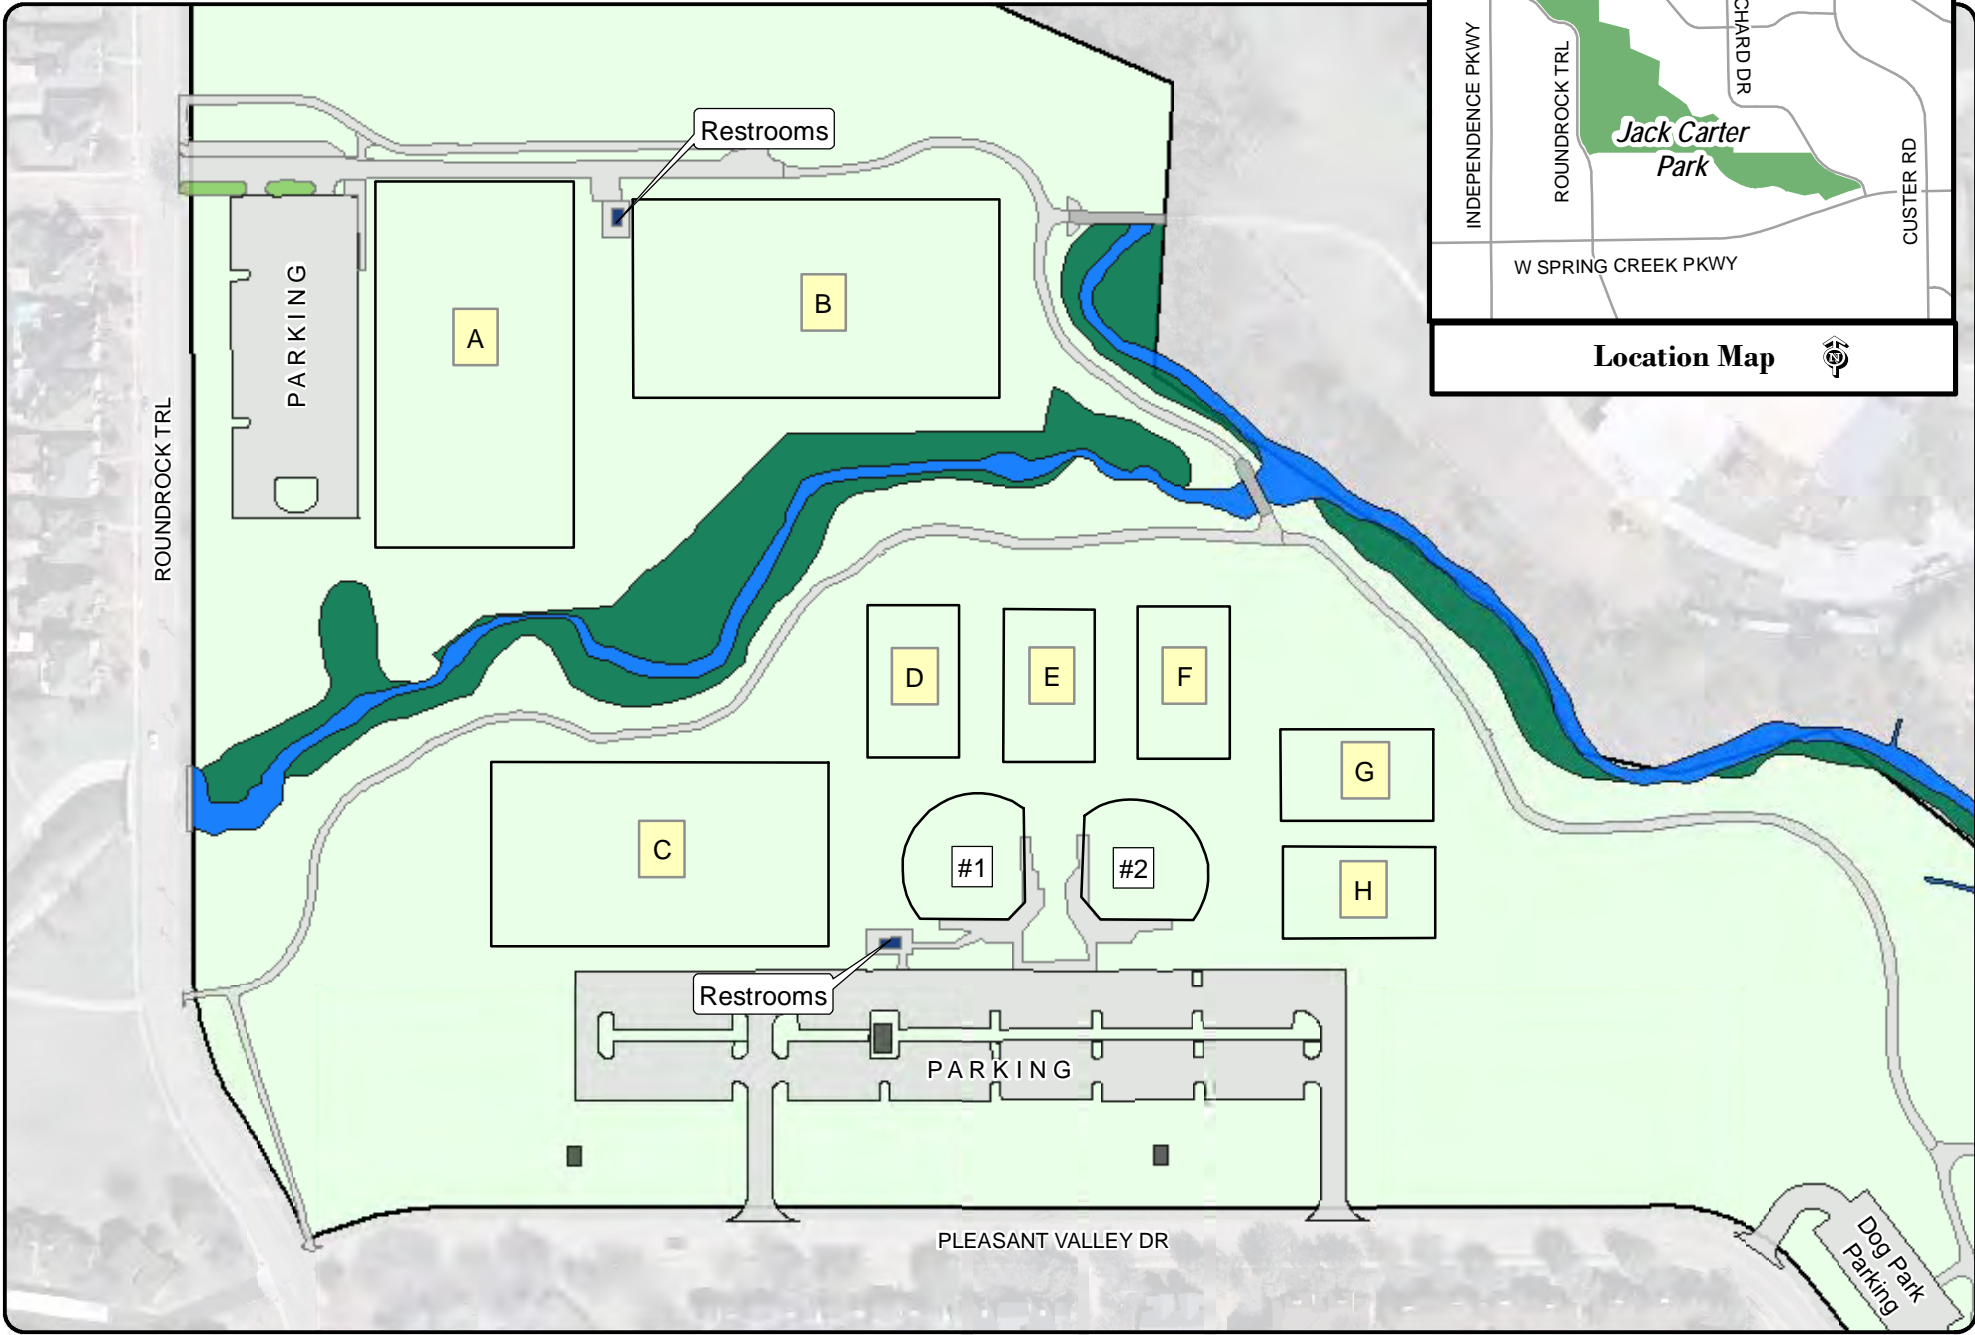

Plano - Spring Sports 2011  
**Jack Carter Park**  
 2800 Maumelle Drive

C:\Athletics\2011 Spring\MXD\Jack Carter Park 2011 spring.mxd Tina B. 1-24-2011

Note: This map is for abstract purposes only. Map is void after May 15, 2011.

\*Field use by schedule or reservation only.

PLEASE...do not park on streets and respect neighborhood integrity.