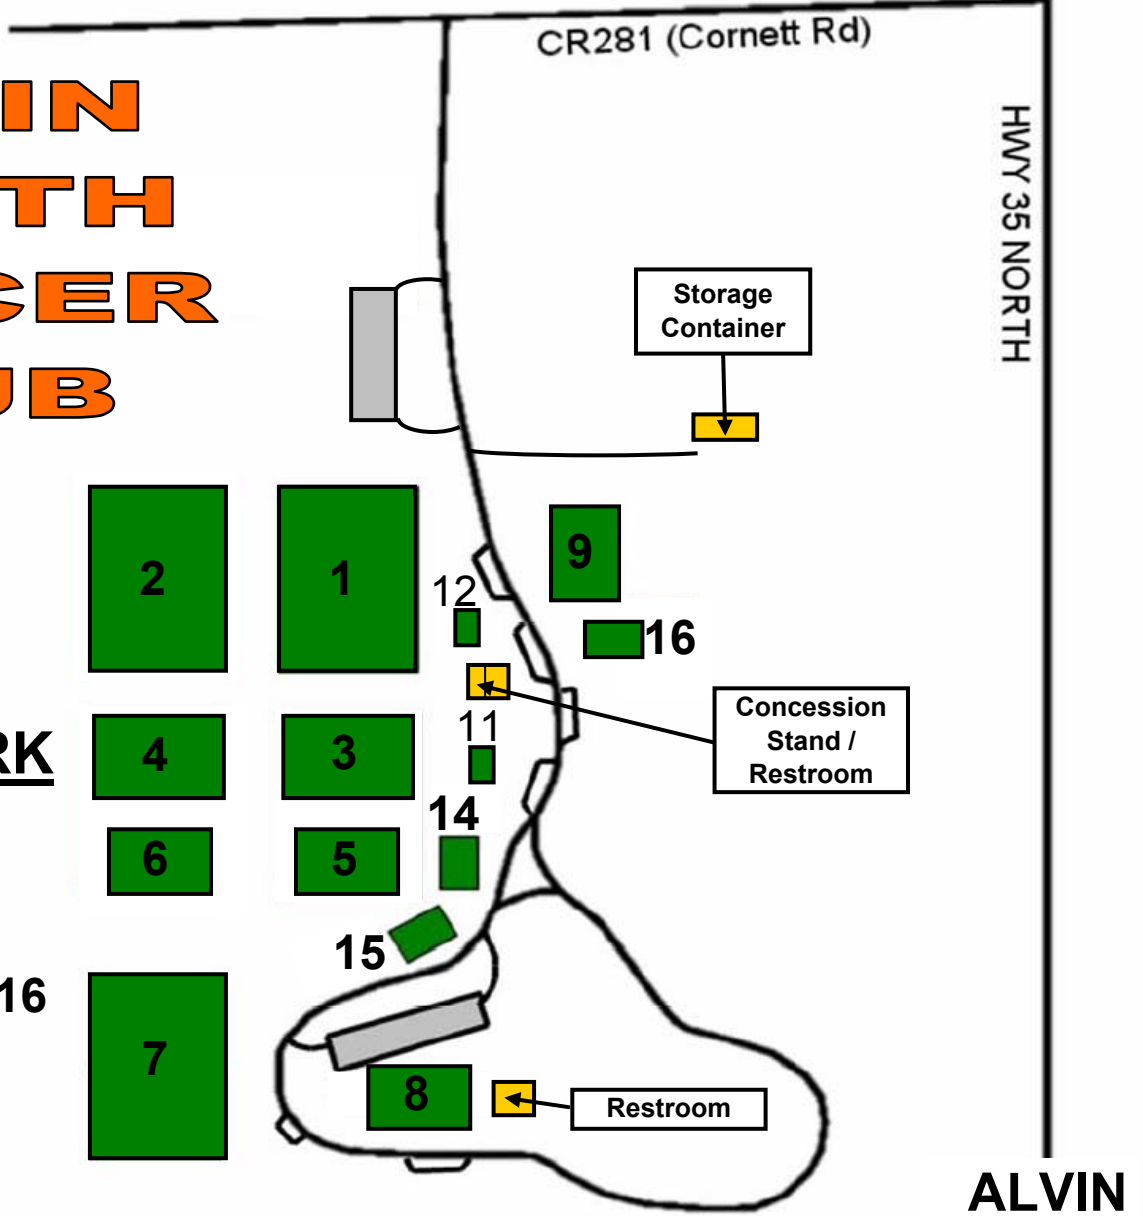

## RESOFT PARK

- 11v11 - 1, 2, 7
- 8v8 - 3, 4
- 6v6 - 5, 6, 9
- 4v4 - 14, 15, 16
- 3v3 - 11, 12

Top Soccer - 8

ALVIN