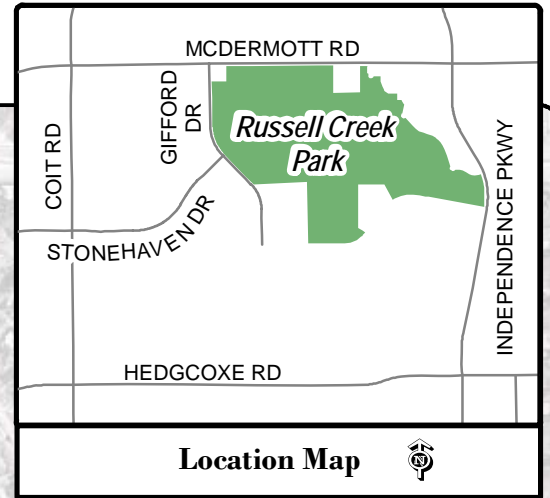

Plano - Spring Sports 2009
Russell Creek Park
 3500 McDermott Road

c:\Athletics\2009\MXDs\Russell Creek Spring 2009.mxd TLB 1-30-09

Note: This map is for abstract purposes only. Map is void after April 30, 2009

*Field use by schedule or reservation only.
 PLEASE...do not park on streets and respect neighborhood integrity.