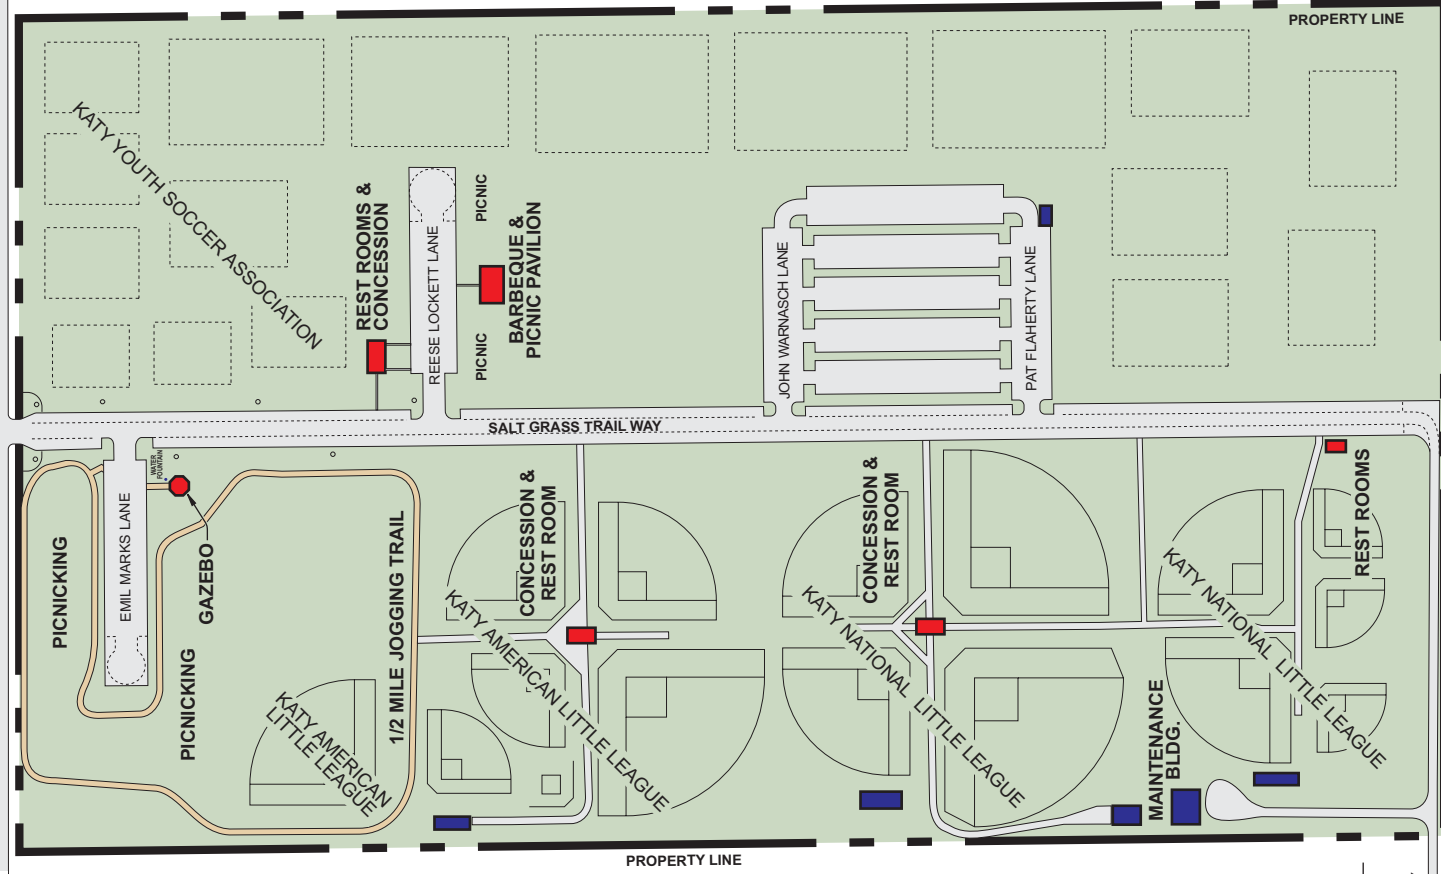

To Katy Hockley Cut-Off Road
0.2 Mile

MORTON RANCH ROAD

HARRIS COUNTY
PRECINCT 3
KATY PARK
24927 MORTON RANCH RD.
100 ACRES
STEVE RADACK
COMMISSIONER

To Katy Hockley
Cut-Off Road
0.2 Mile

**KATY HOCKLEY
CUT-OFF ROAD**

SALT GRASS TRAIL WAY

Not To Scale