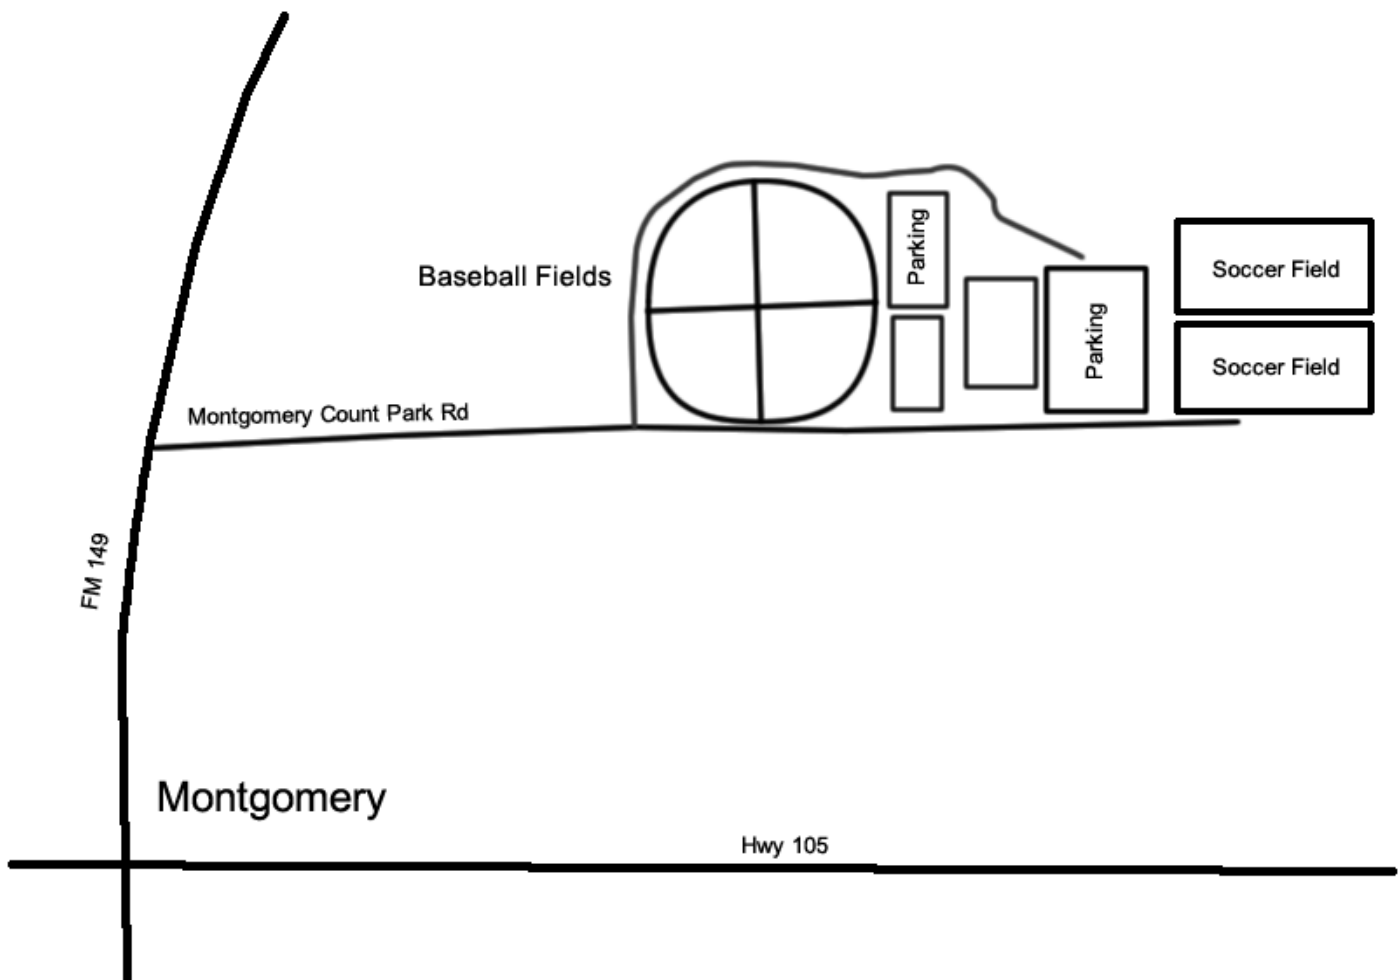

West Montgomery County Park

Address:

16716 FM 149, Montgomery, Texas, 77356

Directions:

From 45 in Conroe take exit onto Hwy 105. Turn Left onto 105 and travel west for 14.7 miles. Turn right onto FM 149 in Montgomery. Travel north on 149 for 2.6 miles. Turn right at West Montgomery County Park Rd. Travel to the end of West Montgomery Park Rd into the last parking lot.